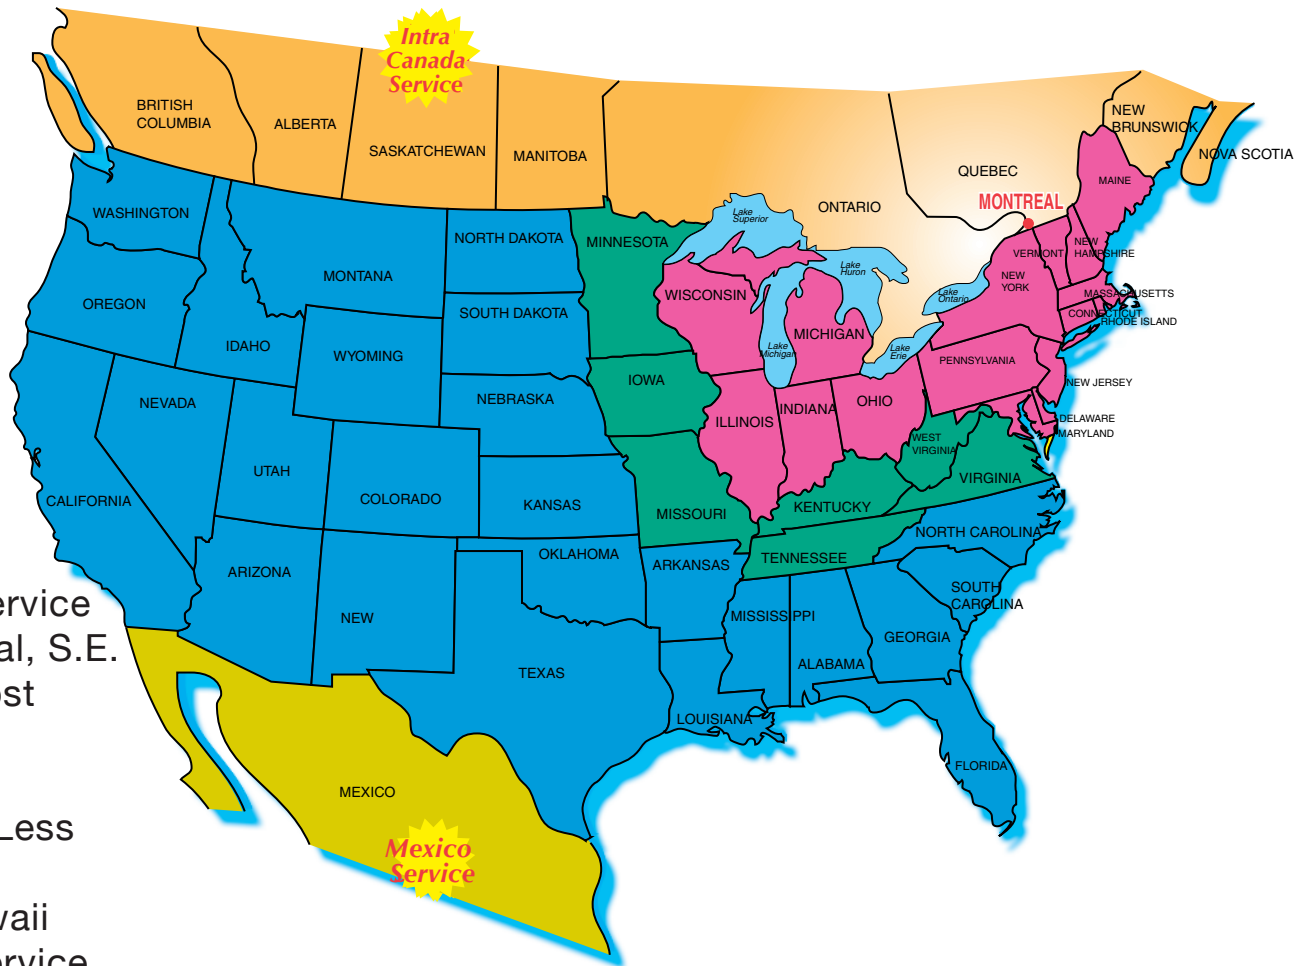

LTL Service Standards

**to and from
 MONTREAL, KINGSTON
 & S.E. ONTARIO**

“Minding Your Buisness”

- 2-3 Days
- 3-4 Days
- 5-6 Days

- Friday to Tuesday service between the Montreal, S.E. Ontario area and most points in the U.S.
- TL Service is 1 Day Less
- Alaska, Mexico, Hawaii and Intra Canada Service Also Available
- Emergency & Expedited Services

**CALL FOR PICK-UP
 1-866-312-1050**