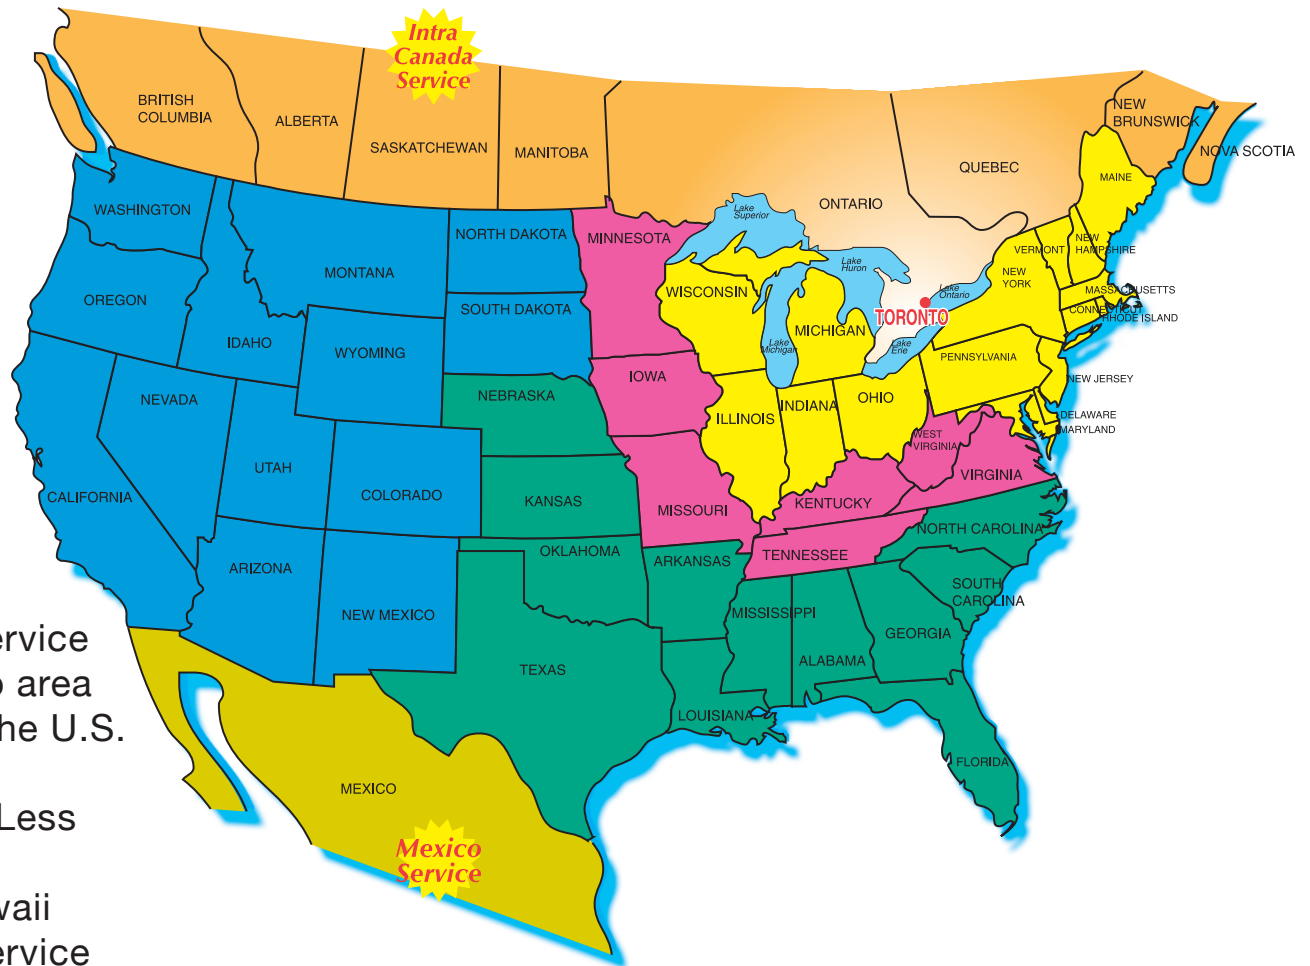

LTL Service Standards

**to and from
 TORONTO & S.W. ONTARIO**

“Minding Your Buisness”

- 1-2 Days
- 2-3 Days
- 3-4 Days
- 5-6 Days

- Friday to Monday service between the Toronto area and most points in the U.S.
- TL Service is 1 Day Less
- Alaska, Mexico, Hawaii and Intra Canada Service Also Available
- Emergency & Expedited Services

**CALL FOR PICK-UP
 1-866-312-1050**